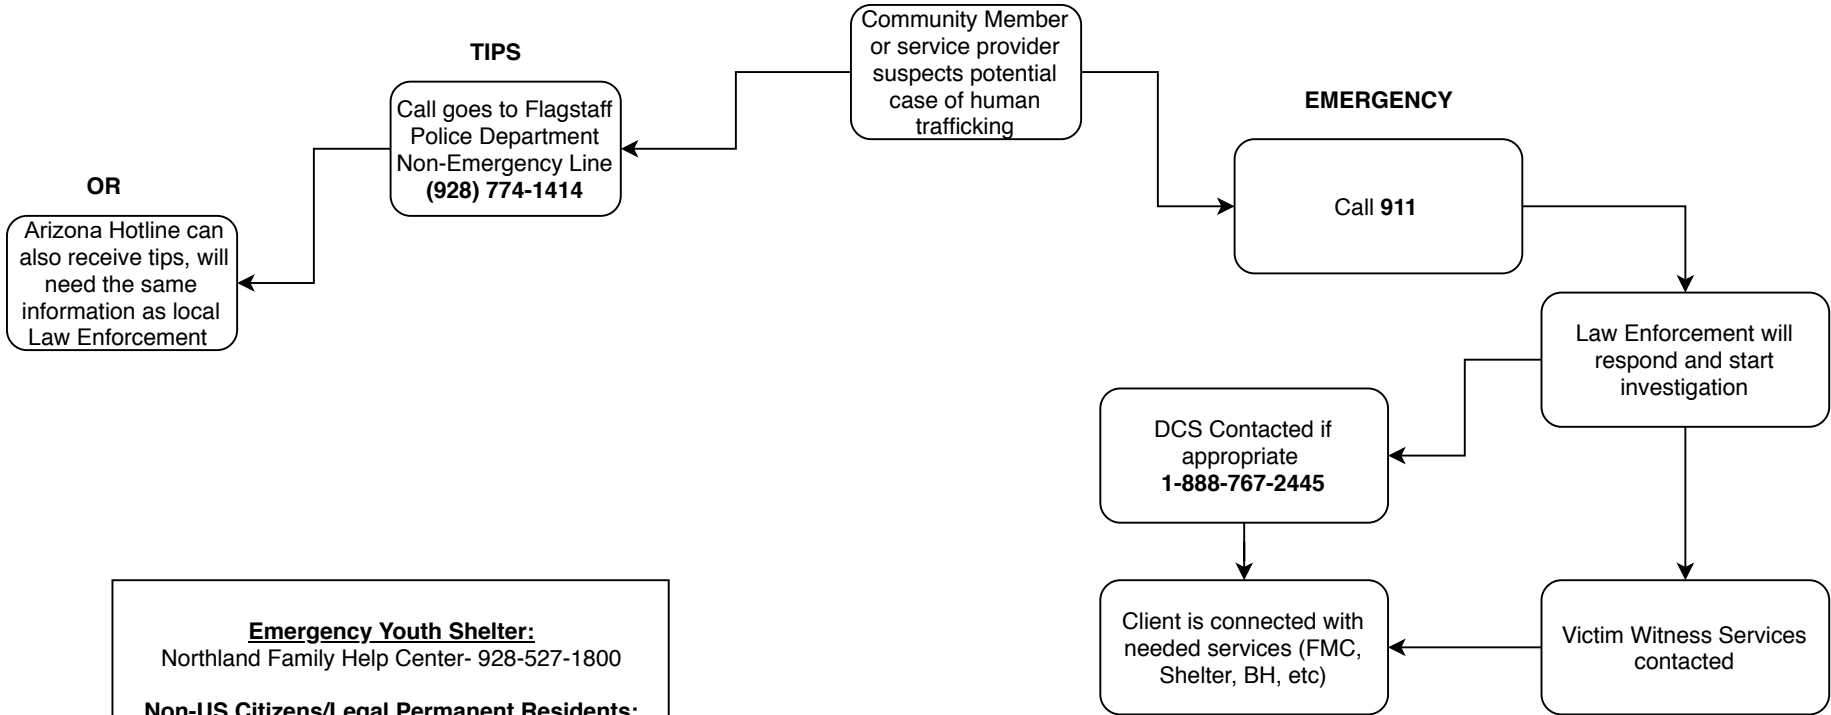

Flagstaff Human Trafficking Response Flowchart- Youth

Emergency Youth Shelter:
Northland Family Help Center- 928-527-1800

Non-US Citizens/Legal Permanent Residents:
Homeland Security (Marc Tetzlaff)- 602-214-1265

Behavioral Health Support:
Terros/Crisis Response Network- 1-877-756-4090
The Guidance Center - 928-527-1899
Southwest Behavioral Health- 928-779-4550
Child and Family Support Services- 918-774-0775
Northland Family Help Center - 928-527-1900
FMC Behavioral Health- 928-213-6415

Sexual Assault Exam:
Safe Child Center- 928-773-2053
NACASA Crisis Line- 928-527-1900